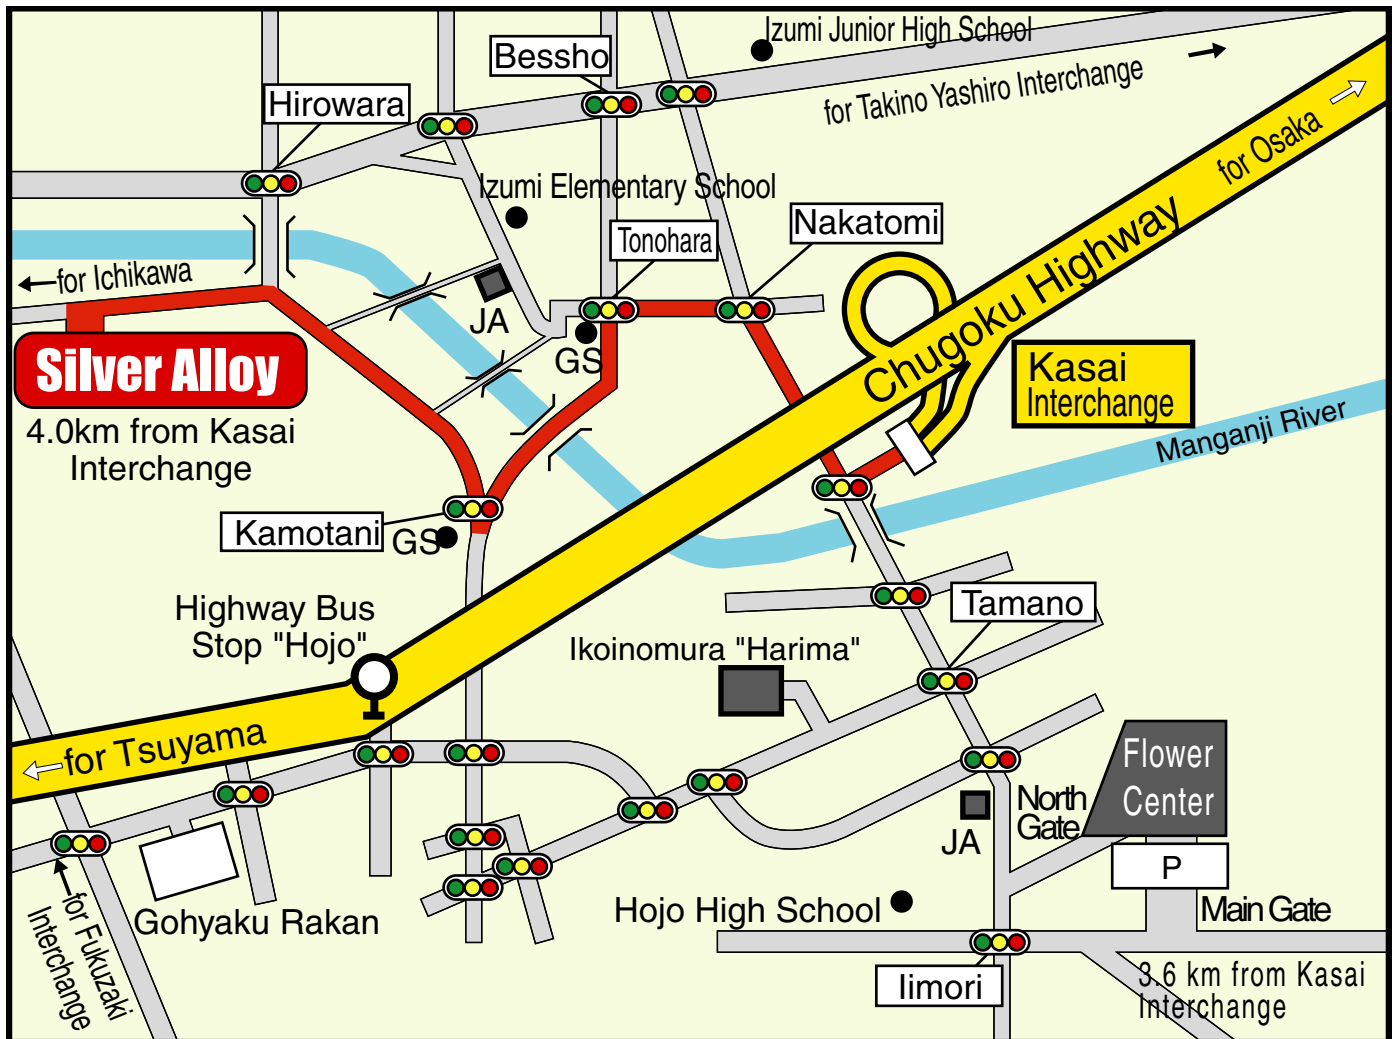

Map

Address. Silver Alloy Co.,Ltd. (Main Factory & HQ)
73-1, Ouchi-cho, Kasai City, Hyogo 675-2455, Japan

TEL:0790-44-0603
FAX:0790-44-2316

Buildings of Head Quarter/Factory

5 minutes by car from Kasai Interchange of Chugoku Highway to SilverAlloy.